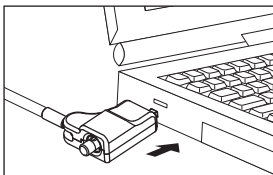

## Noble Wedge Notebook Lock

Security Cable with Key for Slim Notebook  
Noble Wedge Slot (3.2 x 4.5 mm) – 200 cm

LOCK

UNLOCK

### Lock the Cable

Loop the cable around a secure object.

Insert the lock into the security slot of the computer.

Press the button to lock the security cable.