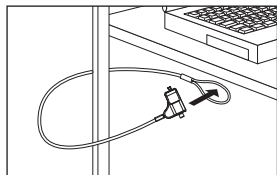

## Noble Wedge Notebook Lock

Security Cable with Key for Slim Notebook  
Noble Wedge Slot (3.2 x 4.5 mm) – 200 cm

LOCK

UNLOCK

### Lock the Cable

Loop the cable around a secure object.

Insert the lock into the security slot of the computer.

Press the button to lock the security cable.