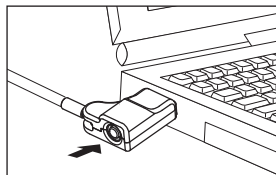

## Noble Wedge Notebook Lock

Security Cable with Key for Slim Notebook  
Noble Wedge Slot (3.2 x 4.5 mm) – 200 cm

LOCK

UNLOCK

### Lock the Cable

Loop the cable around a secure object.

Insert the lock into the security slot of the computer.

Press the button to lock the security cable.