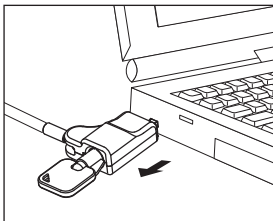

Remove the cable from computer's security slot.