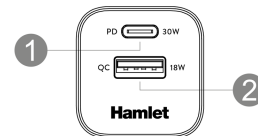

Descrizione e utilizzo

Hamlet GaN Charger è un alimentatore 30W doppia porta USB-C e USB-A dotato di tecnologia Power Delivery e Quick Charge. La nuova tecnologia basata sul Nitruro di Gallio (GaN) garantisce più prestazioni e meno ingombri quindi ridotto impatto ambientale a fine vita del prodotto.