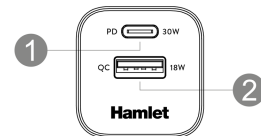

Description and use

Hamlet GaN Charger is a 30W dual port USB-C and USB-A wall charger with Power Delivery and Quick Charge technology. The new technology based on Gallium Nitride (GaN) offers more performance and smaller size, therefore reduced environmental impact at the end of the product's life.